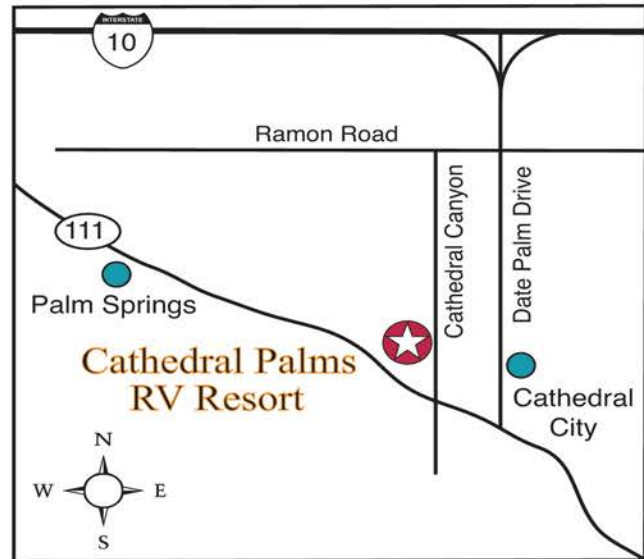

## *Driving Directions*

From I-10, exit Date Palm and go south to Ramon Road. Turn right and go to Cathedral Canyon Drive and turn left. Resort is about one mile on the right

- **Adjoins Cathedral Canyon Golf and Tennis Club**
- **Bicycle and Walking Trails**
- **Indian Gaming Casinos**
- **World Class Shopping**
- **Movie Theaters**
- **Restaurants**

Clubhouse • Swimming Pool • Volleyball  
Basketball • Shuffleboard • Spa  
Wading Pool • Horseshoes  
Sites: 100 W/E/S  
Amps 30 & 50