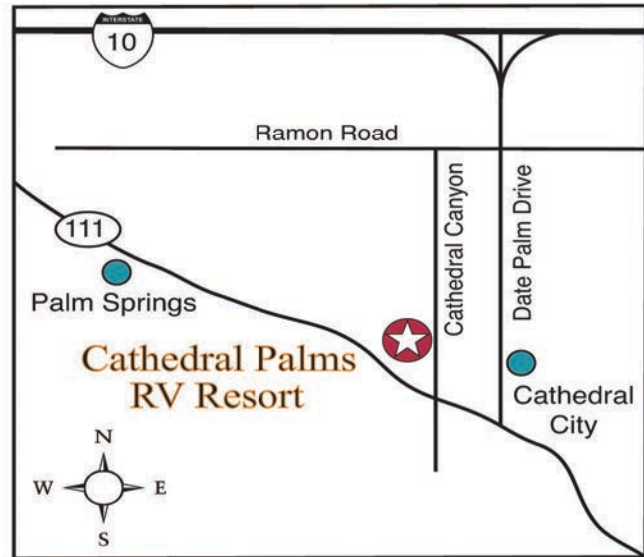

Cathedral Palms

CATHEDRAL PALMS
• RV RESORT •

Cathedral@AARVParks.com

(Palm Springs Area)
35901 Cathedral Canyon Dr
Cathedral City, CA 92234

760-324-8244

Driving Directions

From I-10, exit Date Palm and go south to Ramon Road. Turn right and go to Cathedral Canyon Drive and turn left. Resort is about one mile on the right

- **Adjoins Cathedral Canyon Golf and Tennis Club**
- **Bicycle and Walking Trails**
- **Indian Gaming Casinos**
- **World Class Shopping**
- **Movie Theaters**
- **Restaurants**

Clubhouse • Swimming Pool • Volleyball
Basketball • Shuffleboard • Spa
Wading Pool • Horseshoes • Dog Park
Sites: 100 W/E/S
Amps: 30 & 50